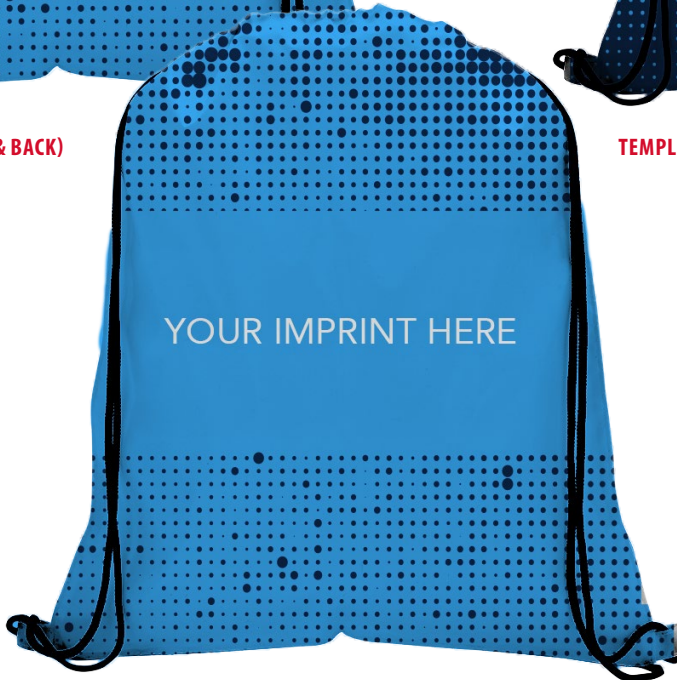

3920 - AWARE AWAKE ALIVE DRAWSTRING BAG

Note: White imprint only

TEMPLATE: AAA-01 (FRONT & BACK)

TEMPLATE: AAA-02 (FRONT & BACK)

1595AAA - RETRACT-A-BANNER

Note: Full color imprint

TEMPLATE: AAA-01 CARSON'S STORY

TEMPLATE: AAA-02 EVERY 44 HOURS

3913 - AWARE AWAKE ALIVE MAGNET

TEMPLATE: AAA-01

Note: Product is 4" x 6"

3915 - AWARE AWAKE ALIVE SILICONE WRISTBAND

TEMPLATE: AAA-01

Note: debossed, shown in Royal Blue

3916 - AWARE AWAKE ALIVE PAPER WRISTBAND